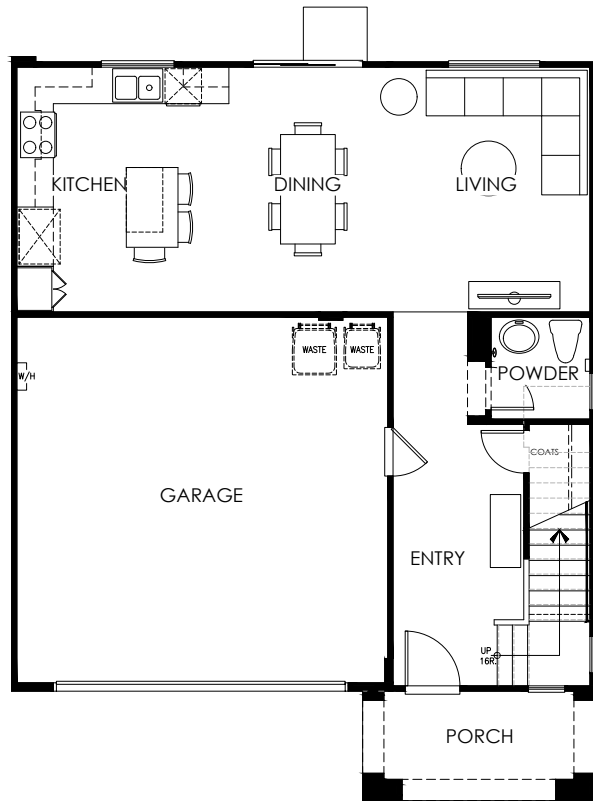

PLAN 1, The Blossom

3 Bed + loft with optional 4th bedroom in lieu of loft
 2.5 Bath
 1,702 sq ft
 2 car side-by-side garage
 optional peninsula island at kitchen

FIRST FLOOR

SECOND FLOOR

OPTIONAL BED 4